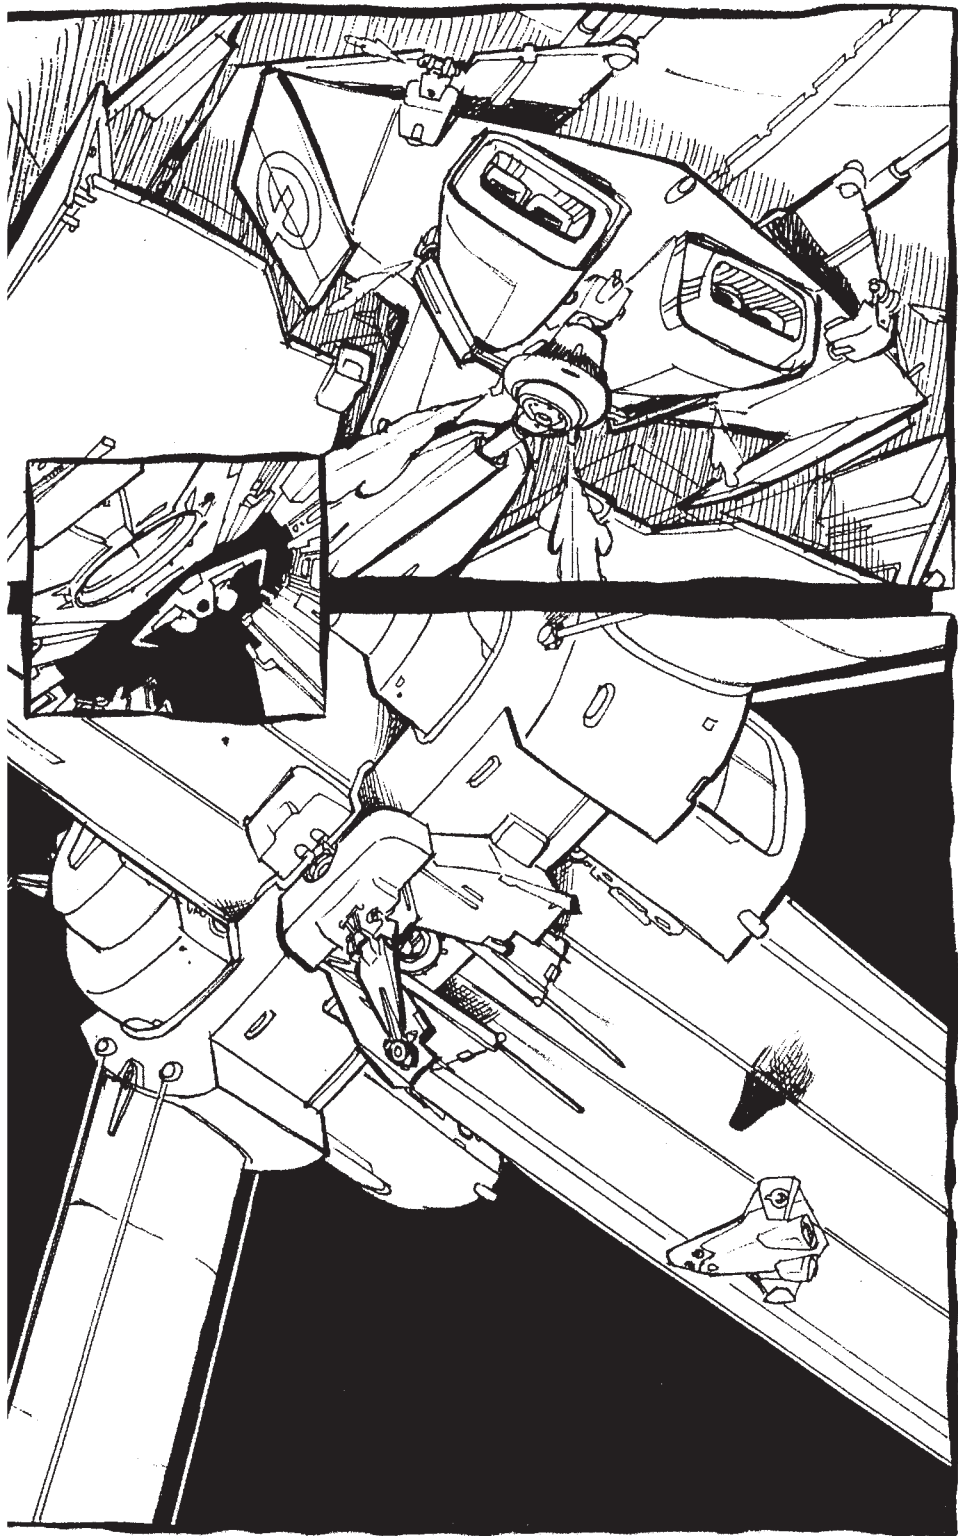

KILLING ANGEL

STAGE 00: "SKIN TIGHT ORBIT"

© 2003 by VINCE SNEED and JOHN PETERS

*SOMEWHERE IN
DEEP SPACE...*

WMM-MM-MM--

WOOP!
WOOP!

NOW I
WONDER WHAT
THAT COULD
BE?

AH, YES--
A NEW PLAY-
MATE!

MY, MY,
LOOK WHAT
THE CAT
DRAGGED IN.
ARE YOU MY
NEW TOY?